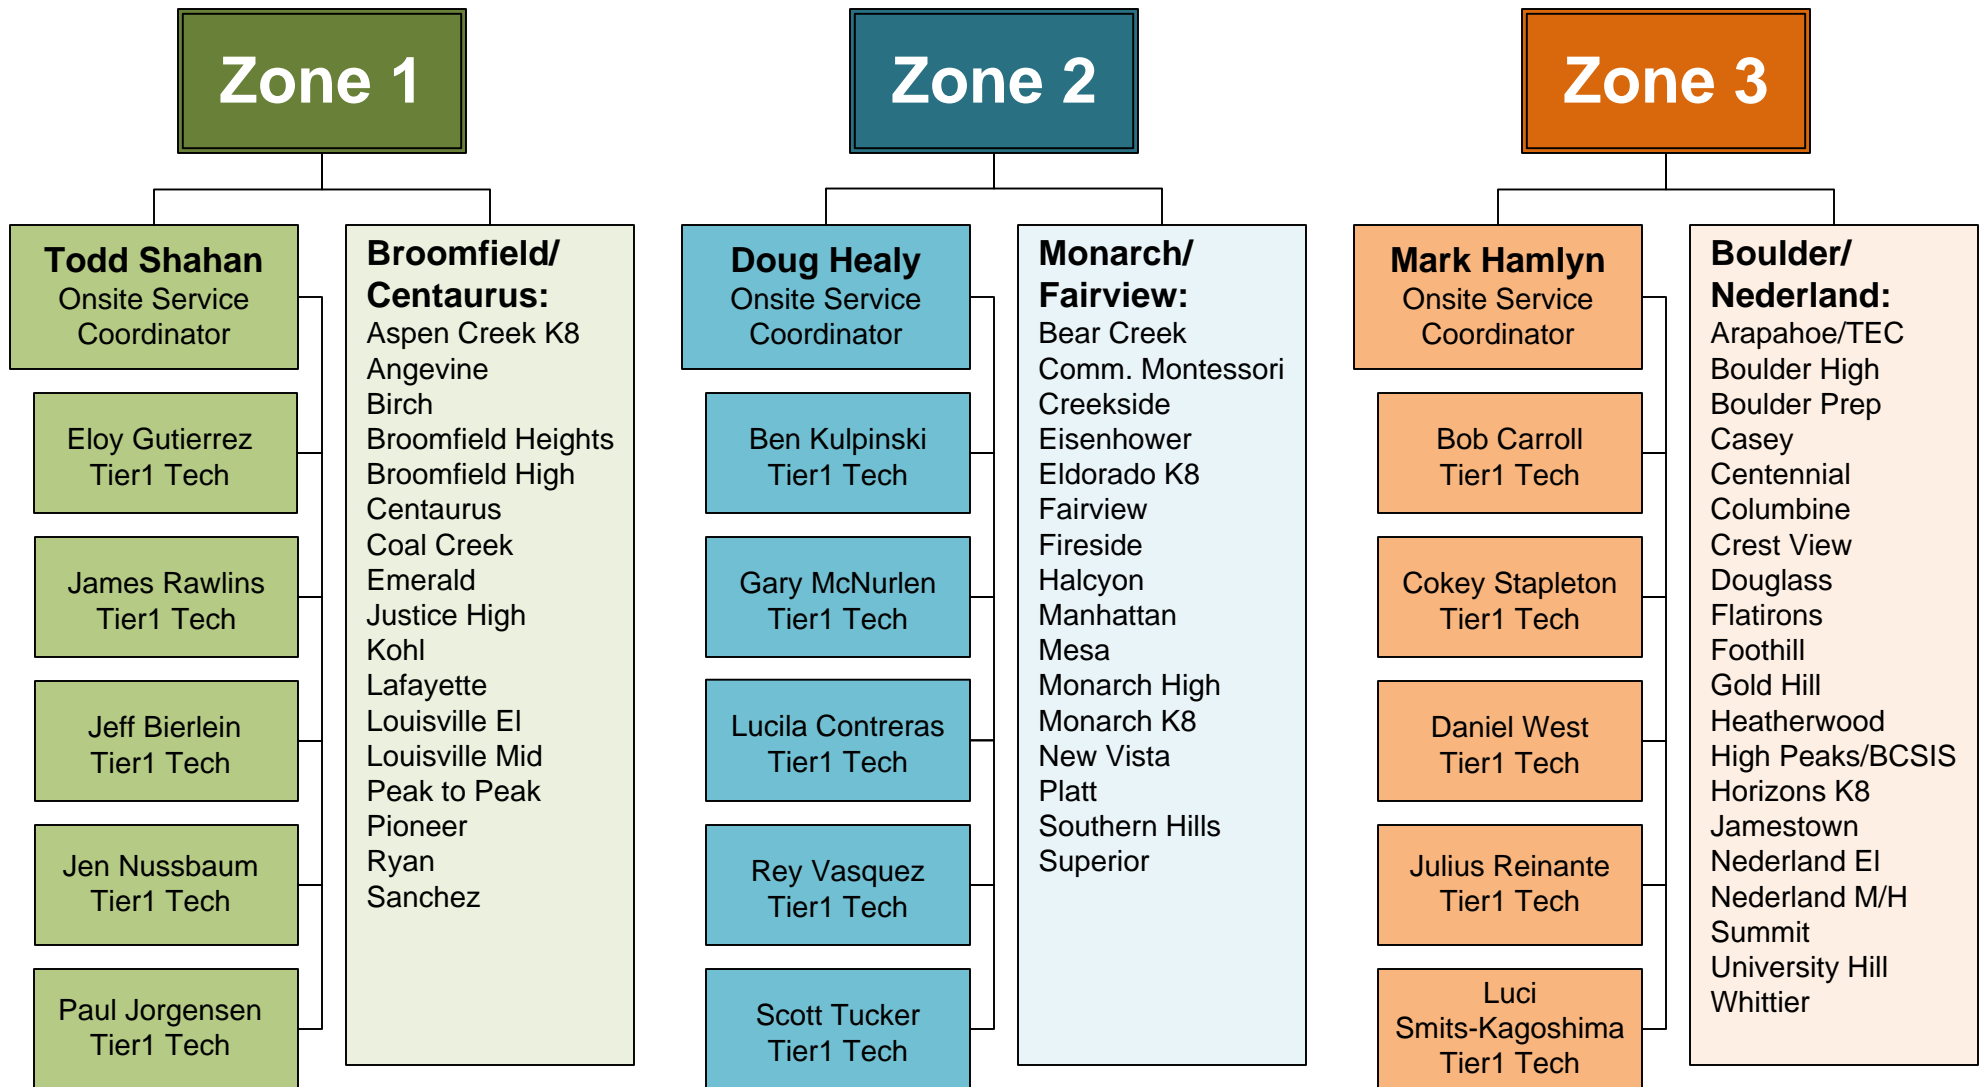

IT Onsite Service Zone Chart

The Education Center is supported by the IT Service Desk.
Charter school administration offices will be supported as needed.