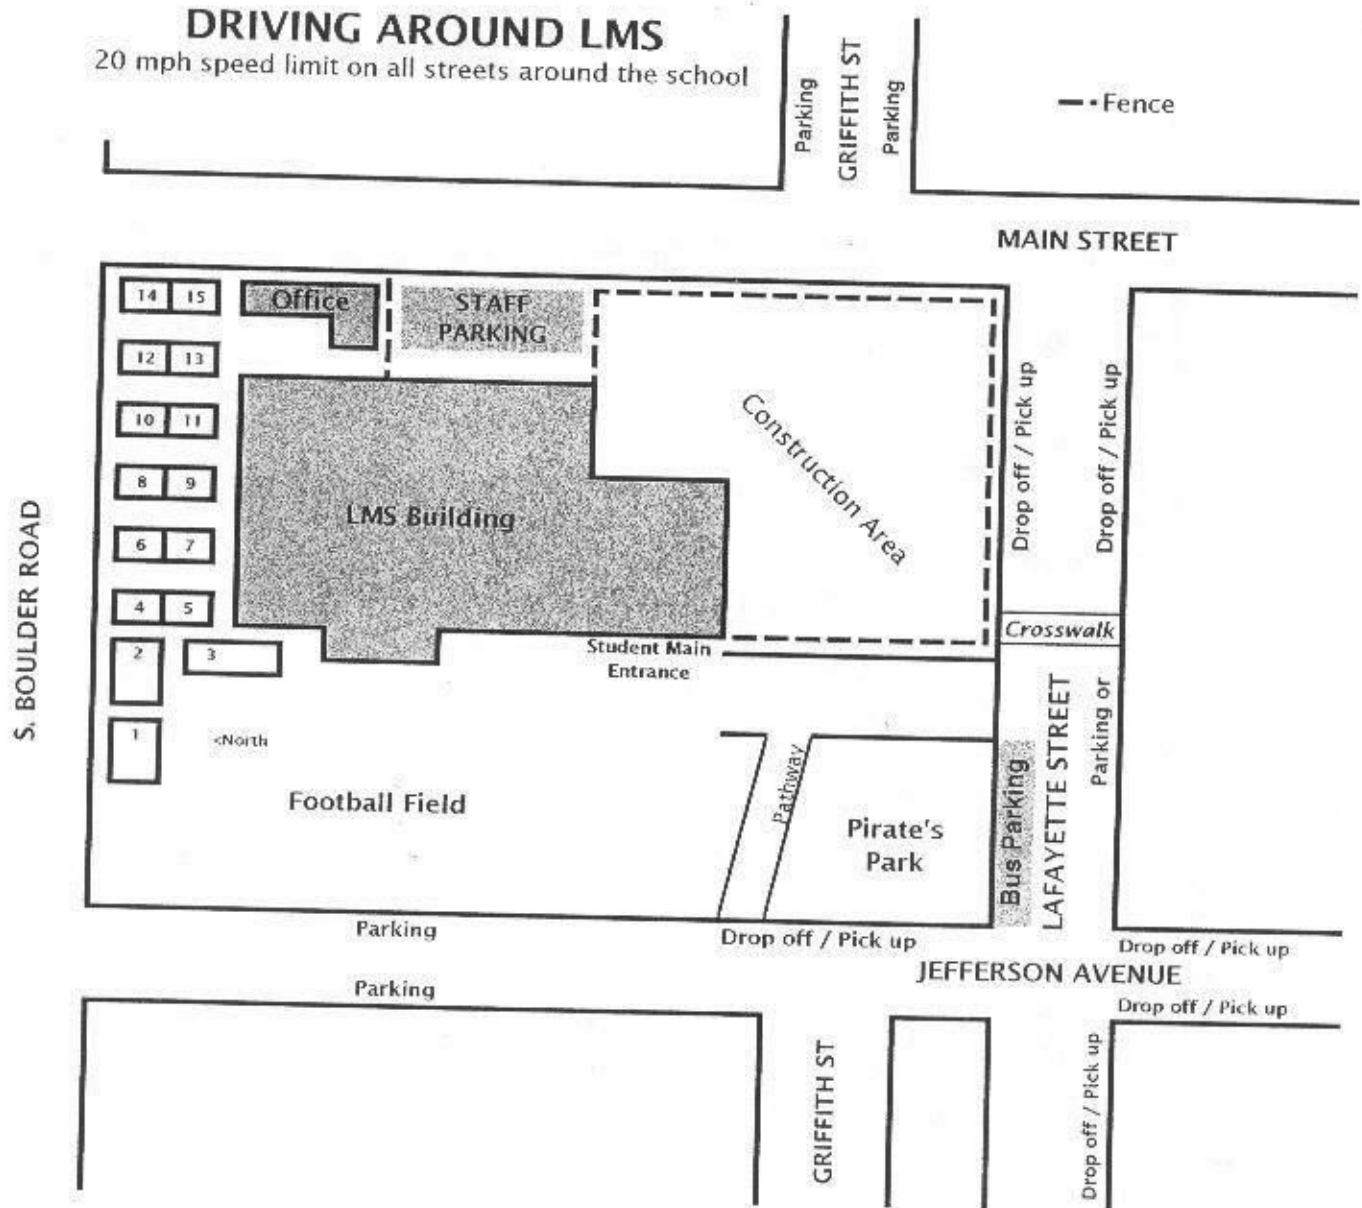

DRIVING AROUND LMS

20 mph speed limit on all streets around the school

Parking

GRIFFITH ST

Parking

--- Fence

MAIN STREET

S. BOULDER ROAD

14 15

12 13

10 11

8 9

6 7

4 5

2 3

1

Office

STAFF PARKING

LMS Building

Construction Area

Student Main Entrance

Football Field

<North

Pathway

Parking

JEFFERSON AVENUE

Drop off / Pick up

GRIFFITH ST

Drop off / Pick up