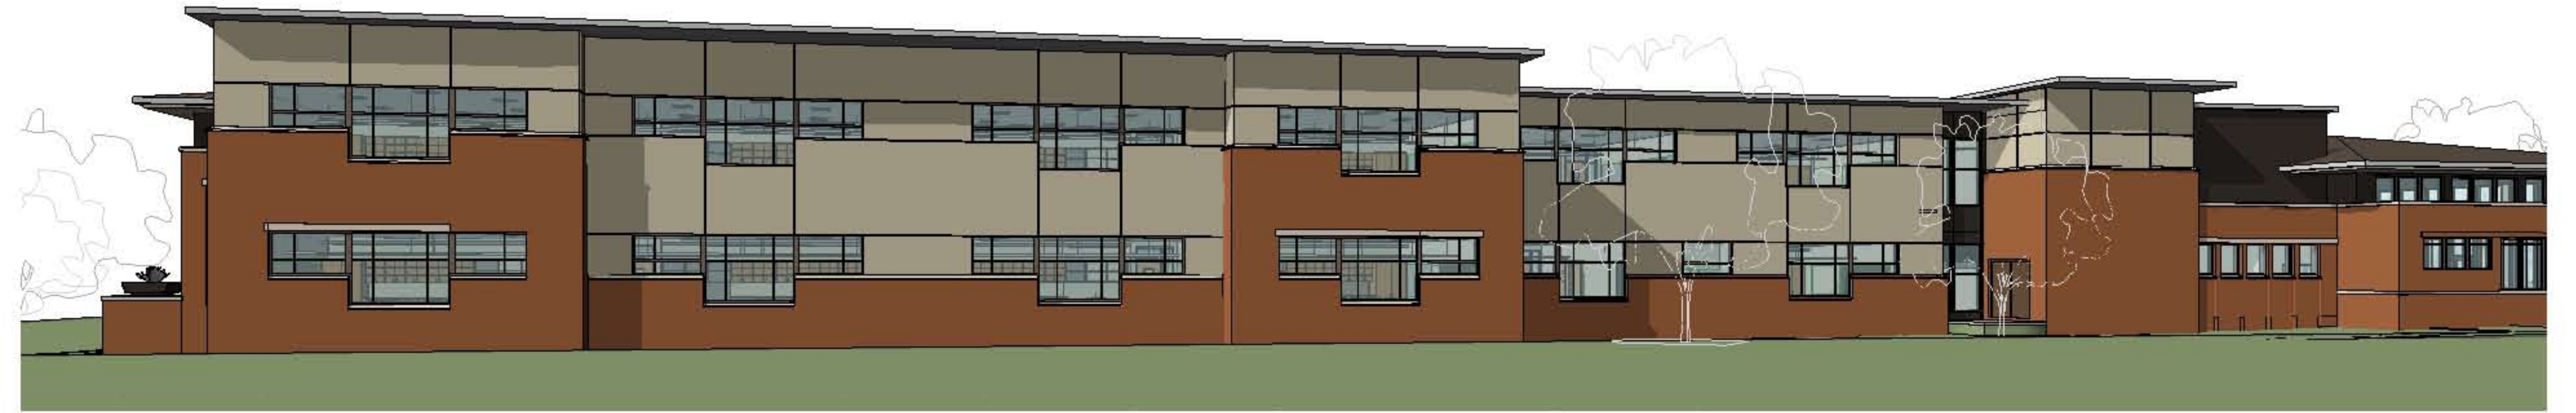

NORTH ACADEMIC WING
SCALE: